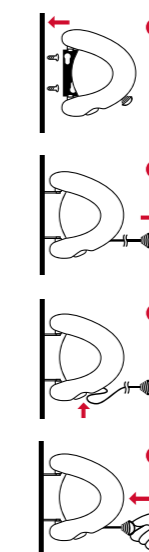

Item number	20757
Material	ABS-plastic, steel
Size	L20xH18xD7 cm
Item package	Color box
Package size	L18xH19.5xD7.8
Packing Qty	12 pcs/master carton