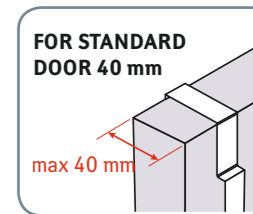

CLIMBER OVER THE DOOR HANGING BASKET RACK SHOWER CADDY

- Hook for 40 mm standard door – convenient space saving storage organizer.
- Size between shelves 25 cm – optimal for bathrooms.
- Silver powder painted steel, fast assembly without tools, compact packaging.

Item number	699362
Material	Powder painted steel
Size	L40xH77xD13.5 cm
Item package	Color box
Package size	L13.5xH42xD11 cm
Packing Qty	6 pcs/master carton