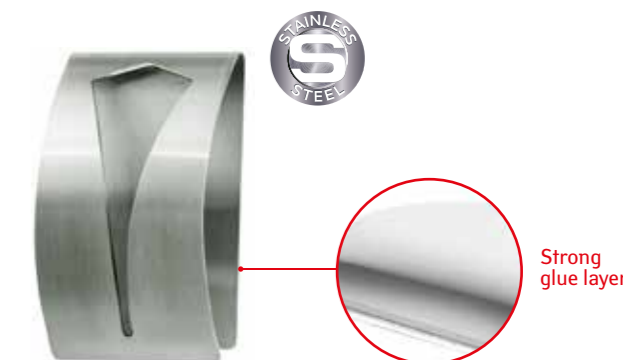

amazon.de

Hält bombenfest

Da wir ein relativ enges Bad haben, kamen normale Badetuchhalter für uns leider nicht in Frage. Nach intensivem Stöbern bin ich auf die Handtuchklemmen gestoßen. Gestern geliefert, gleich "montiert" und ne Stunde später hingen auch schon die Badetücher dran. Sehen sehr modern aus und passen super in unser Bad. Ich hoffe die Handtuchklemmen halten ewig und fallen nicht irgendwann mal von den Fliesen. Frisch benutzte Badetücher halten schon mal einwandfrei.
Von Vera Hildebrandt am 14. Juni 2017

Item number	20139
Material	Stainless steel
Size	L5xH7.5xD2.3 cm
Item package	Blister with color card
Package size	L11.5xH18xD2.5 cm
Packing Qty	144 pcs/master carton