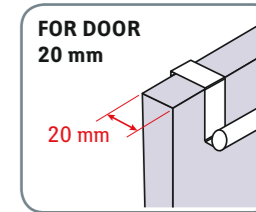

- Over cabinet door towel holder with two rails from stainless steel
- The hanger is perfect for 20 mm thickness door. The rails extend 9.8-15.7" (25-40 cm). Ideal for kitchen towels, allows towels to dry fast.
- Perfect no drilling solution for kitchen and bathroom. Easy to install, no need to use additional tools.

Anti-slip scratch-protection stripe

Item number	16644
Material	Stainless steel
Size	L25x40xH14xD12 cm
Item package	Color card
Package size	L25.5xH19xD12 cm
Packing Qty	24 pcs/master carton