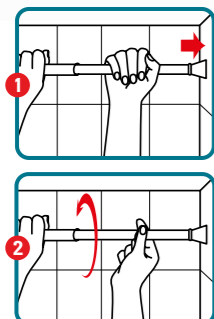

amazon.de

Als Raumtrenner ebenfalls Klasse

Wir haben in dem Raum einen Durchbruch von 1,80m und darin haben wir die Stange montiert und mit einem Vorhang versehen der schön in den Raum passt. Anbringung zwischen den beiden Wänden war für mich kein Problem und ich brauchte dafür auch keine weitere Hilfe. Die Qualität ist ebenfalls gut. und ich finde solche Teleskopstangen immer sehr praktisch. Schon vor Jahren habe ich eine vor dem Eingangsbereich platziert um daran im Winter einen Vorhang anzubringen weil wir zu der Zeit eine Gastüre hatten die stets Kälte weitergab. Für mich ein sehr gutes Produkt zum guten Preis. Ich gebe 5 Sterne denn sie sitzt ohne Bohrlöcher Kleber oder sonstigem bombenfest schon eine Weile jetzt.
Von shoppingbag am 3. September 2017

Item number	14299
Material	Stainless steel, plastic
Size	L140=260, ø5 cm (tube ø2.5 cm)
Item package	Hanger/shrink film
Package size	L148xH10xD5 cm
Packing Qty	30 pcs/master carton