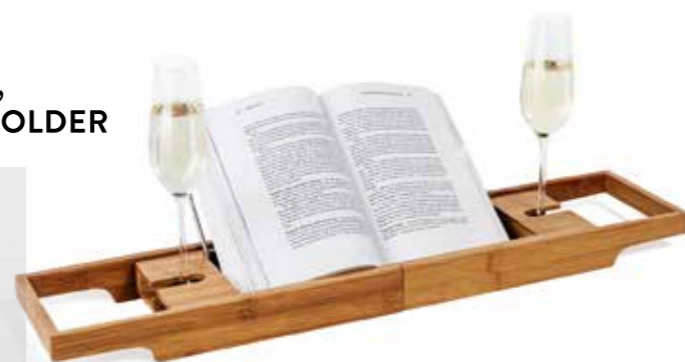

Tatkraft LEASURE EXTENDABLE BAMBOO BATH RACK, IPAD BOOK WINE GLASS CANDLE HOLDER

NEW

- Eco-friendly bamboo bathtub bridge for comfortable relaxation. Bamboo is a mold resistant waterproof material.
- Extendable convenient design fits to different bathtub types and sizes (27.6-35.8" length).
- Bathtub tray perfectly works as book, tablet, candle, glass of wine and smartphone holder. Feel gorgeous when having bathtime!

Extendable