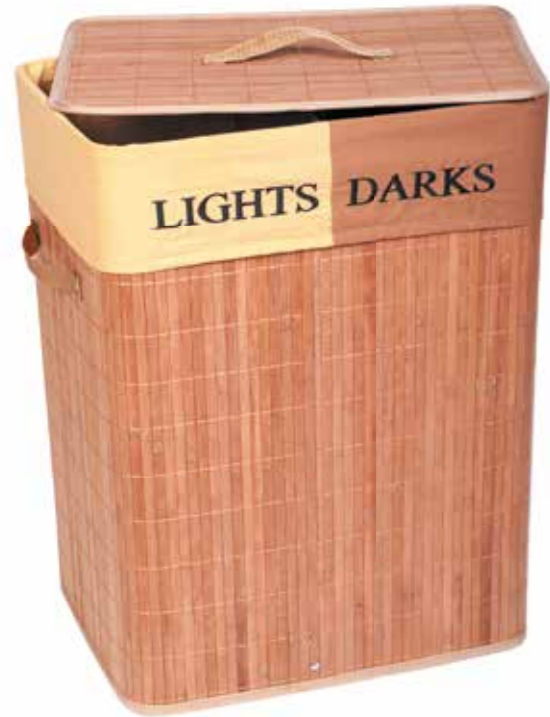

Tatkraft DAKOTA
BIG LAUNDRY BAMBOO BASKET
TEXTILE INNER BAG WITH 2 SECTIONS, 72L

72
LITER

- Laundry basket designed to separate clothes. 2 chambers – for dark and light laundry
- 72 L Storage capacity, removable and washable linings.
- 100% Natural Bamboo, humidity and temperature resistant, deodorant and antiseptic features. Convenient lid with handle.