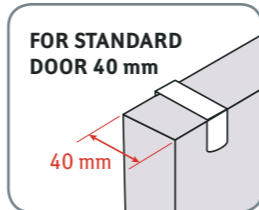

Item number	699607
Material	Chrome plated steel
Size	L49xH54xD10.6 cm
Item package	Color card
Package size	L8xH40xD3.5 cm
Packing Qty	24 pcs/master carton