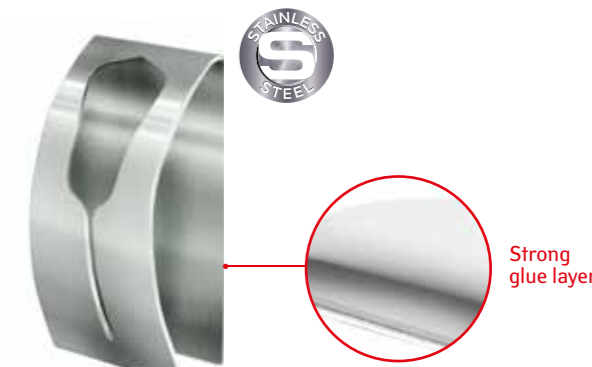

- Powerful stainless steel towel holder. Strong hold up to 5 kg.
- Ideal for tea towels, hand towels or cloths and fixes easily to any flat surface.
- Easy to use. Modern design. Ideal for office, home or garage.
- Super strong self adhesive fastener. Water repellent. Durable.

4 pack

NEW

Item number	11816	19645
Material	Stainless steel	Stainless steel
Size	L5xH7.5xD2.3 cm	L5xH7.5xD2.3 cm
Item package	Blister with color card	Blister with color card, 4 pcs
Package size	L11.5xH18xD2.5 cm	L16.5xH24xD3.5 cm
Packing Qty	144 pcs/master carton	48 pcs/master carton