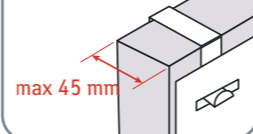

Tatkraft COZY OVER DOOR HANGING ORGANIZER

FOR STANDARD
DOOR 40 mm