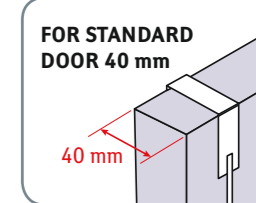

Item number	699737
Material	Chrome plated steel
Size	L47xH5.6xD27 cm
Item package	Color card
Package size	L27xH47xD5.6 cm
Packing Qty	72 / 12 pcs/master carton