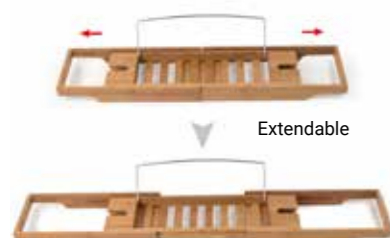

BOON TEMPERED GLASS BATH SHELF SILICONE GLUE

NEW

- Great bathroom no drilling solution manufactured from durable stainless steel.
- The quality and robustness of silicone glue fixings provide excellent adhesion and allow to avoid drilling any holes through the tiles.
- Stylish no rust stainless steel tempered glass shelf is sturdy and durable in humid conditions, holds up to 55 lbs (25 kg).
- Works on all load-bearing surfaces: tiles, natural stone, concrete, wood, plastic. Screw mounting is available if needed (screws are not included).

Fixation on silicone glue

Item number	80326
Material	Glass, stainless steel, ABS-plastic
Size	L42xH5.3xD15.8 cm
Item package	Color box
Package size	L43xH17xD5.8 cm
Packing Qty	10 pcs/master carton

Tatkraft LEASURE EXTENDABLE BAMBOO BATH RACK, IPAD BOOK WINE GLASS CANDLE HOLDER

NEW

- Eco-friendly bamboo bathtub bridge for comfortable relaxation. Bamboo is a mold resistant waterproof material.
- Extendable convenient design fits to different bathtub types and sizes (27.6-35.8" length).
- Bathtub tray perfectly works as book, tablet, candle, glass of wine and smartphone holder. Feel gorgeous when having bathtime!

Extendable

Item number	16620
Material	Bamboo, steel
Size	L70÷91xH4.5xD14.5 cm
Item package	White box
Package size	L70xH14.5xD14.5 cm
Packing Qty	12 pcs/master carton

SMOG IRON AND IRONING BOARD HOLDER

- Iron board and iron holder rack, wall mounted space saving holder.
- Multiple mounting options: on the wall, on the inside of a door or in a cupboard.
- Dimensions: L17xH30xD10 cm. Screws for mounting included.
- Max temperature 200°C. For most irons max temperature is 205 °C, let the iron rest for 5 minutes after usage before placing it on the holder.
- Vinyl coated steel wire, durable, temperature resistant.