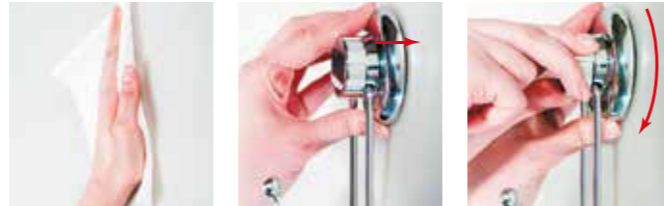

- Simple mounting system – for smooth polished, glass or tiles surface only! Easy installation –no screws, no nails, no glue, no tools!
- Strong vacuum pressure due to a combination of special rubber and a steel disc.
- Resistant to changes in temperature, moisture proof.
- High durability of chrome plated coating, rustproof.