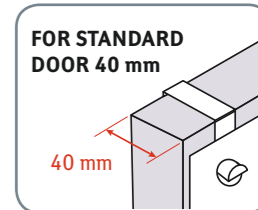

Item number	16545
Material	Powder coated steel
Size	L45xH32xD28 cm
Item package	Color box
Package size	L46xH9.5xD3.5 cm
Packing Qty	15 pcs/master carton