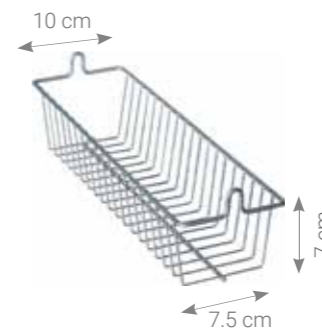

CLIMBER OVER THE DOOR HANGING BASKET RACK SHOWER CADDY

- Hook for 40 mm standard door – convenient space saving storage organizer.
- Size between shelves 25 cm – optimal for bathrooms.
- Silver powder painted steel, fast assembly without tools, compact packaging.

Item number	699362
Material	Powder painted steel
Size	L40xH77xD13.5 cm
Item package	Color box
Package size	L13.5xH42xD11 cm
Packing Qty	6 pcs/master carton