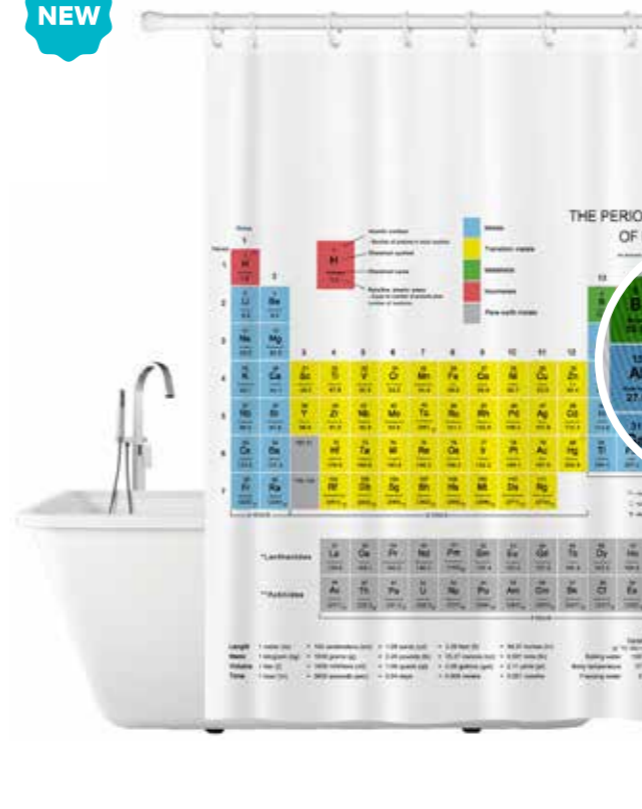

Tatkraft PERIODIC TABLE
TEXTILE SHOWER CURTAIN

- Pleasant to touch odorless soft high-quality polyester shower curtain with water repellent treatment. 100% waterproof, mould-free, durable material with antibacterial coating.
- Elegant custom design for modern bathrooms and shower rooms.

- Ready to use – 12 hooks included. Easy care: machine wash at 40°.
- Product dimensions: 71x71" (180x180 cm), fits standard size tub/shower areas.
- Includes 2 weighted magnets encased in the bottom corners. Prevents water from leaking out of the tub onto the floor, keeps your curtain from floating up and sticking to you.

Item number	17627
Material	100% polyester Machine washable
Size	180x180 cm
Item package	Polybag with color card
Package size	L39xH24xD3 cm
Packing Qty	24 pcs/master carton