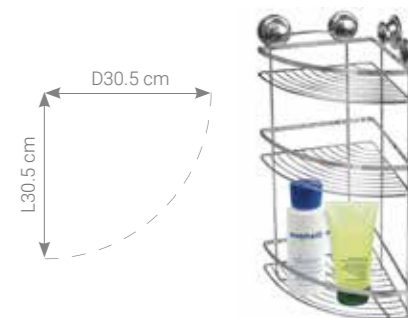

Item number	16002
Material	Chrome plated steel, plastic
Size	L30.5xH51.5xD30.5 cm
Item package	Belt + Blister with color card
Package size	L30.5xH51.5xD30.5 cm
Packing Qty	6 pcs/master carton