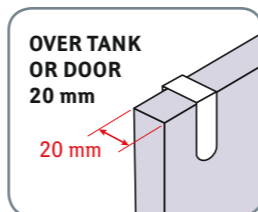

Item number	80043
Material	Chrome plated steel
Size	L15xH26.5xD12 cm
Item package	Polybag with hangtag
Package size	L15xH26.5xD12 cm
Packing Qty	24 pcs/master carton