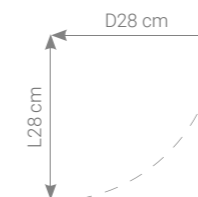

Item number	699003
Material	Chrome plated steel
Size	L28xH46xD28 cm
Item package	Loose leaf+Blister with color card
Package size	L28xH46xD28 cm
Packing Qty	8 pcs/master carton