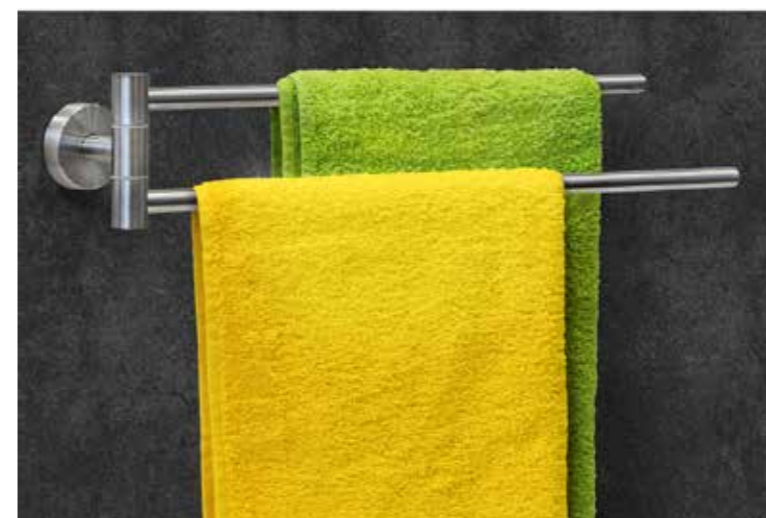

SMART WORLD LARRY
SWIVEL 2-ARM TOWEL RACK SILICONE GLUE

NEW

- Swivel 2-arm rotatable towel rail is a perfect no drilling solution for bathroom and kitchen.
- The quality and robustness of silicone glue fixings provide excellent adhesion and allow to avoid drilling any holes through the tiles. Easy no damage removal.
- No rust stainless steel swivel towel rail is sturdy and durable in humid conditions, holds up to 55 lbs (25 kg).
- Works on all load-bearing surfaces: tiles, natural stone, concrete, wood, plastic.
- Product Size: 18,6x3,7x2,3 in, matte finishing.