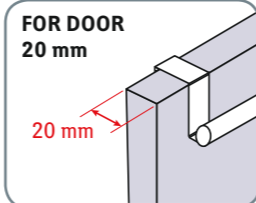

- Sleek, brushed, stainless steel towel rail / rack / holder.
- Fast and easy installation – hangs over cupboard doors up to 2 cm (0.75") thick.
- Simple, attractive space saver.
- Allows hand towels, tea towels or cleaning cloths to dry fast.

Anti-slip scratch-protection stripe

Item number	699744
Material	Stainless steel
Size	L25x40xH9xD8 cm
Item package	Color card
Package size	L10.7xH25xD8 cm
Packing Qty	96 pcs/master carton