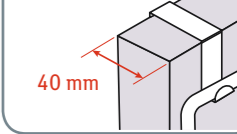

Tatkraft SOLVER OVER DOOR LAUNDRY RACK SPACE SAVER WITH SHELF

NEW

FOR STANDARD
DOOR 40 mm

- Over door organiser with 3 rails, 1 basket and 1 laundry bag for tidy bathroom, kitchen, storage or laundry room
- Suitable for 44 mm standard door – convenient space saving storage organizer. Optimal size between the rails – 9.4"/24 cm approx.
- Sturdy shower caddy allows to accommodate several towels, toiletries and laundry
- Fast assembly without tools, compact packaging. Laundry waterproof bag is removable and easy to clean (handwash) Hanging rack is made of powder painted steel and equipped with polyester bag.