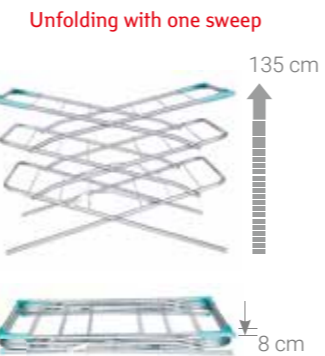

Compact when folded

Item number	699775
Material	Painted steel, plastic
Size	L62xH135xD51 cm
Item package	Polybag with color card
Package size	L62xH76xD6.5 cm
Packing Qty	4 pcs/master carton