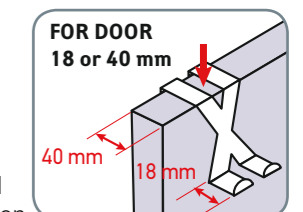

- Versatile: reversible for 18 mm for cabinet doors, 40 mm for standard room door. Easy «one-move» installation and reallocation.
- Made of stainless steel – durable rustproof material. Holds up to 5 kg. Anti-slip pads for better fixation. Shiny and beautiful, convenient to use, optimal hook shape – no stuff sliding.

Item number	80005
Material	Stainless steel
Size	L6.2xH5.8xD5 cm
Item package	Blister with color card
Package size	L18xH14.5xD11.5 cm
Packing Qty	144 pcs/master carton