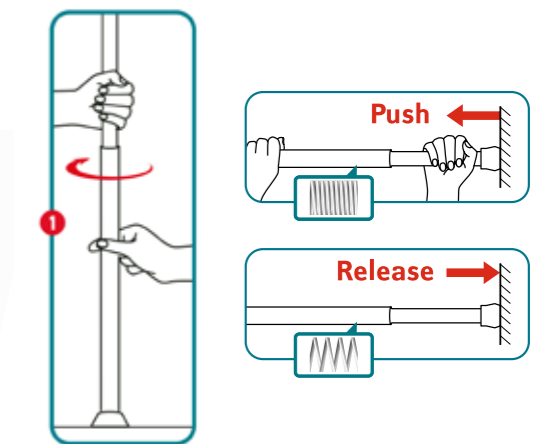

Tatkraft WHIRLIGIG TELESCOPIC SHOWER ROD 130-240 CM

EXTENDABLE →

- Quick and easy assembly due to the inner torsion spring, no tools, no drilling, no damage
- Secure fit – reinforced internal torsion spring
- Made of painted aluminium. Corrosion resistant durable material.

amazon.co.uk

Five Stars

Good price and excellent quality. Good weight and circumference. Put up once and has stayed in place ever since.
By Claireon 2 June 2017

Item number	14107
Material	Painted aluminium, plastic
Size	L130=240, ø2.5 cm
Item package	Shrink-wrap polyethylene
Package size	L130xH2.5xD2.5 cm
Packing Qty	25 pcs/master carton