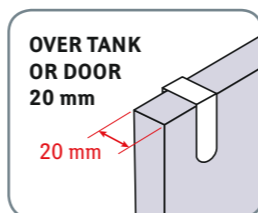

Item number	80241
Material	Chrome plated steel
Size	L16.5xH20xD10.5 cm
Item package	Polybag with hangtag
Package size	L16.5xH20xD10.5 cm
Packing Qty	24 pcs/master carton