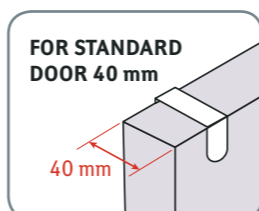

Anti-slip pads for better fixation