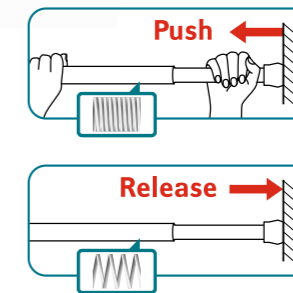

- Extendable, light-weight shower rod made from high quality aluminium and plastic.
- Telescopic, tension spring loaded rail, extendable from 140 to 260 cm.
- Made from quality 25 mm diameter stainless steel alloys.
- Installation without drilling and screw, fully adjustable. Comes complete with instructions.

EXTENDABLE →

amazon.co.uk

...and how to make my family life more colourful and comfortable.

I rent my flat and my landlord don't want any holes in a walls, so I always have to think how to avoid it, and how to make my family life more colourful and comfortable. My kids enjoy playing in a bath, so a shower curtains is necessary, even with glass shower door, but I could not hang it on, because we are not allowed to drill in to the tiled wall. Fortunately, I found this Tatkraft Lord Telescopic Shower Curtain Rod, which was the best solution for us. We did not have to drill anything, and installed easily the rod, in less than 5 minutes. Recommend it to all, it is very good quality for money and the best solution if you don't want holes in your bathroom.
By Snieguole on 7 April 2017

Item number	17412
Material	Aluminium, stainless steel, plastic
Size	L140=260, ø2.5 cm
Item package	Shrink-wrap polyethylene
Package size	L143xH5xD3.5 cm
Packing Qty	20 pcs/master carton