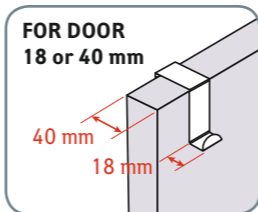

2 pack

Item number	20061
Material	Stainless steel
Size	L2.5xH6xD6 cm
Item package	Blister with color card, 2 pcs
Package size	L11.5xH18xD4 cm
Packing Qty	144 pcs/master carton

amazon.co.uk

Hang in there
Brilliant we can now hang our towels up! They were a little tough to push down but otherwise they were perfect and strong to take the rails.
By K. CUNNINGHAM on 21 July 2017