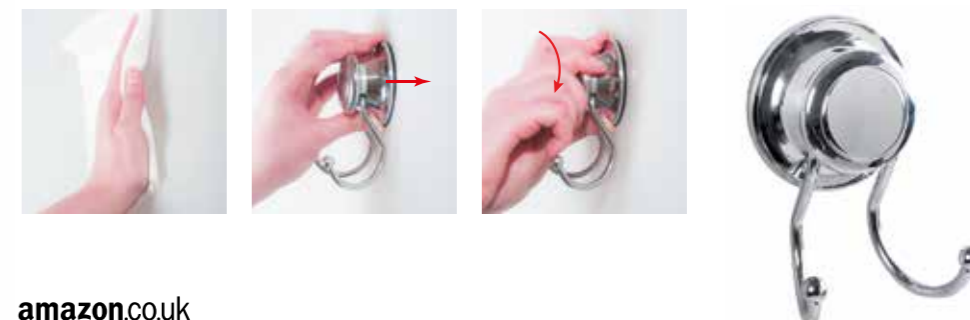

MULTI-TIME
5 KG
no tools

amazon.co.uk

... once secured to a flat smooth surface does a great job of holding whatever clothing is hung on the ...
This product looks well in the bathroom and once secured to a flat smooth surface does a great job of holding whatever clothing is hung on the hook!

Tatkraft SPRING
DOUBLE BATHROOM HOOK

- Simple mounting system – for smooth polished, glass or tile surface only! Easy installation – no screws, no nails, no glue, no tools!
- Durable and reliable. Easily removable. Max weight holding capacity – up to 8 kg.