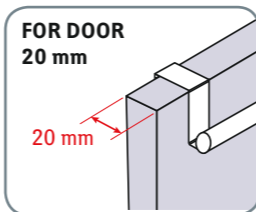

amazon.co.uk

Multi Purpose..

To prevent them getting creased in his overflowing wardrobe my son's work shirts now hang on this hook on hangers. A useful addition to create more space. So good for kitchen and bedroom.
By Daniels and Col on 23 August 2017