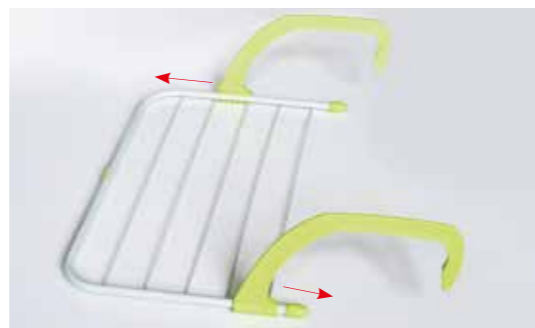

Item number	699171
Material	Painted steel, plastic
Size	L52xH17xD36 cm
Item package	Polybag with color card
Package size	L53xH36xD2.5 cm
Packing Qty	12 pcs/master carton