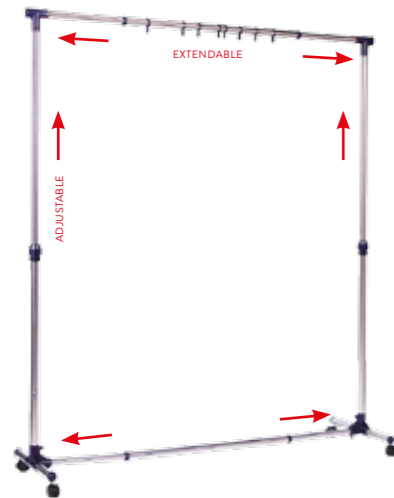

20
KG

Art	13001
Brand	TATKRAFT
Material	Chrome plated steel, plastic
Size	L86xH101+166xD42.5 cm

★★★★☆

PHOENIX

Telescopic adjustable double clothes rail on wheels

Sturdy tubular metal clothes rail. Modern design along with large storage capacity – up to 50 hangers and up to 30 kg. Integrated shoe rack. Adjustable height 6 levels, reliable fixation – Pin-Lock System. 4 castor wheels for easy movement (360° rotating wheels). Easy to assemble with no tools within 3 minutes. Compact packaging with assembly instructions inside.

30
KG

Art	13049
Brand	TATKRAFT
Material	Chrome plated steel, plastic
Size	L85.5xH101+170xD45 cm

★★★★☆

BASIS

Heavy duty clothes rail

Extremely sturdy. Frame made of strong durable steel tubing. Ideal solution for guest/ spare bedroom, students, home, commercial or retail. 4 castor wheels for easy movement (360° rotating wheels with stoppers). Easy assembly in less than 5 min. All required tools included in the package. Fancy black design.

50
KG

Art	13391
Brand	TATKRAFT
Material	Powder coated steel, plastic
Size	L85xH160.5xD44 cm

CLOTHES RAILS

★★★★☆

NEW YORK

Extendable stainless steel clothes rail with wheels

Extendable, stainless steel hanging bar with special hooks/rings for hangers. Extendable width and height – for any room and any clothes length: width 2,8-4,6 Ft, adjustable height 3,2-5,3 Ft. 4 castor wheels for easy movement (360° rotating wheels). 2 castors with stoppers. Modern design along with large storage capacity. Material: double layered stainless steel, reinforced ABS plastic. Easy to assemble within 5 minutes. Compact packaging with assembly instructions inside.