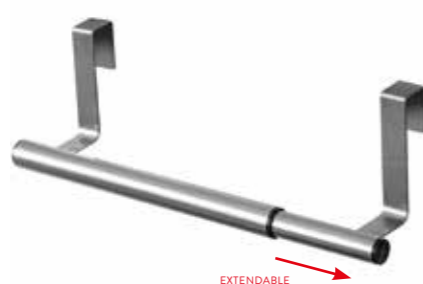

Art	15289
Brand	TATKRAFT
Material	Bamboo, textile
Size	L52xH63xD32 cm (105 L)

OVERDOOR TOWEL RAILS & HOOKS

★★★★☆

HORIZON

Over the door towel rail

Anti-slip scratch-protecting stripe. Delicate to all surfaces. Water repellent high quality stainless steel, holds up to 3 kg. Convenient stainless steel over the cabinet door kitchen towel rack. Simple, attractive problem solver. Perfect for hand or tea towels.

★★★★☆

SPREAD

Extendable over the door towel rail

Sleek, brushed, stainless steel tea towel rail / rack / holder. Anti-slip scratch-protecting stripe. Delicate to all surfaces. Fast and easy installation – hangs over cupboard doors up to 2 cm (0.75") thick. Simple, attractive space saver. Allows hand towels, tea towels or cleaning cloths to dry fast.