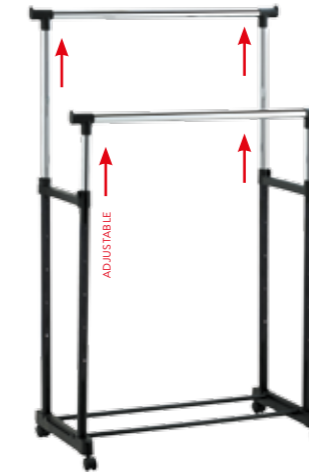

30
KG

Art	16088
Brand	TATKRAFT
Material	Steel covered with stainless steel, ABS plastic
Size	L87x150xH97x160xD44 cm

CLOTHES RAILS

★★★★☆

SWIFT

Compact adjustable foldable clothes rail on wheels

Space saving foldable clothes rack. Ready to use in one minute. Simply folds away when not in use, easily fits behind the door. When folded could be put away under the bed, in the car trunk or wardrobe. Adjustable height 94-170 cm. Side hooks for bags. Compact when folded (closed size L60xH94xD11 cm). 4 castor wheels for easy movement (360° rotating wheels). Strong and reliable construction. Made of steel tubes (chrome plated and painted, powder-coated).

15
KG

Art	13360
Brand	TATKRAFT
Material	Chrome plated steel, powder coated steel, plastic
Size	L60xH94+170xD48 cm

★★★★☆

MERCURY

Adjustable telescopic clothes rail on wheels

Sturdy tubular metal clothes rail. Modern design along with large storage capacity – up to 25 hangers and up to 20 kg. Integrated shoe rack. Adjustable height 6 levels, reliable fixation – Pin-Lock System. 4 castor wheels for easy movement (360° rotating wheels). Easy to assemble with no tools within 3 minutes. Compact packaging with assembly instructions inside.

20
KG

Art	13001
Brand	TATKRAFT
Material	Chrome plated steel, plastic
Size	L86xH101+166xD42.5 cm

★★★★☆

PHOENIX

Telescopic adjustable double clothes rail on wheels

Sturdy tubular metal clothes rail. Modern design along with large storage capacity – up to 50 hangers and up to 30 kg. Integrated shoe rack. Adjustable height 6 levels, reliable fixation – Pin-Lock System. 4 castor wheels for easy movement (360° rotating wheels). Easy to assemble with no tools within 3 minutes. Compact packaging with assembly instructions inside.