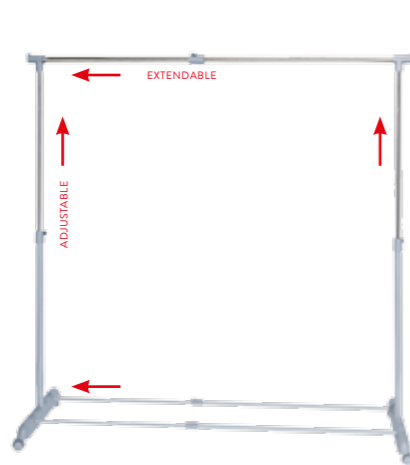

80
KG

Art	13544
Brand	TATKRAFT
Material	Chrome plated steel
Size	L100x141xH150xD50 cm

CLOTHES RAILS

★★★★☆

BUFFALO

Heavy duty steel clothes rail closet on wheels with 2 shelves and cover

Heavy duty clothes rail, 2 shelves, 1 hanging rail, cover. Holds up to 50 kg. Made of chrome plated steel. Water repellent durable material, reliable and sturdy design. Non woven beige dust protective cover with two zippers and fixing velcros for easy access. 4 rotating wheels for easy movement (2 with stoppers).

50
KG

Art	699300
Brand	ARTMOON
Material	Chrome plated steel
Size	L75xH150xD45 cm

★★★★☆

PARTY

Telescopic extendable clothes rail

Sturdy, extendable metal clothes rail, designed to be convenient. New solution enables to adjust the storage space of your home to your own needs. Compact and functional when folded to its minimal size 95x44x96.5 cm. 4 castor wheels for easy movement. Extendable width. Adjustable – for any room, different clothes types, adjustable to your own height. Fast assembly without tools. Instead of space consuming massive wardrobe: light, movable, adjustable and sturdy modern design clothes rail.