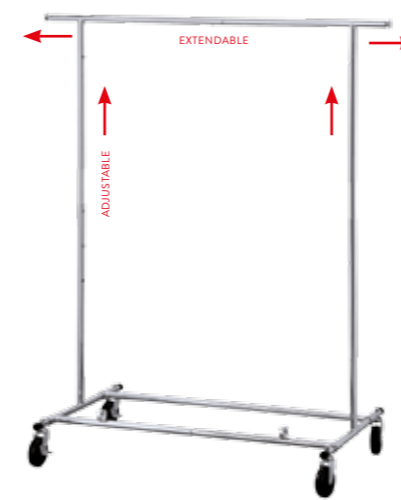

CLOTHES RAILS

★★★★★

DROGO

6Ft heavy duty commercial grade clothes rail on wheels no tools, required to build

No nuts & bolts! Set up within 1 minute! Robust, sturdy and stylish. Holds up to 100 kg. Adjustable length, adjustable height. Total length for hanging 1,8 m (2 extendable bars allow 59 cm of extra space). Made of durable, rustproof chrome plated steel with 4 reinforced heavy duty casters for easy movement. Easily foldable for compact storage when not in use or while transporting.