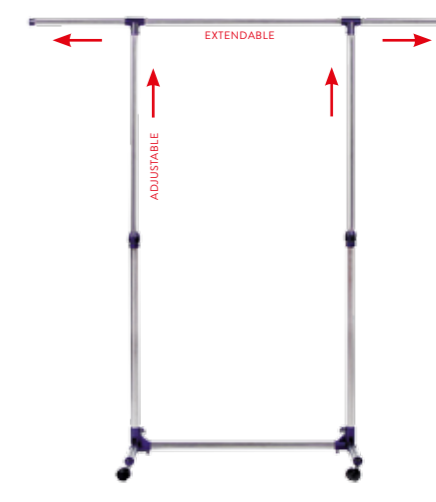

30
KG

Art	13322
Brand	TATKRAFT
Material	Chrome plated steel, powder coated steel, plastic
Size	L95x161.5xH96.5x166xD44 cm

★★★★☆

FALCON

Heavy duty adjustable telescopic clothes rail 6ft height 5ft length

Additional storage: the collapsible rack has telescopic rail that is extendable at both ends to hang more clothes; on the sides, extra bars to hang your accessories such as umbrellas, belts, ties, handbags. Multifunctional: this sturdy and functionally designed steel garment rack is versatile. Extra heavy load capacity: 45 Hangers, hassle-free, simple 5 min setup. 4 castor rolling wheels (with stoppers) allow the rack a graceful movement from one place to another.

80
KG

Art	13339
Brand	TATKRAFT
Material	Chrome plated steel
Size	L105x176xH137.5x187xD50 cm

★★★★☆

HALLAND

Collapsible adjustable clothes hanging rail on wheels

Space saving, collapsible design. Ready to use in one minute. Simply folds away (89x11x99 cm folded dimensions) when not in use. Strong and reliable construction. Made of steel tubes (chrome plated and painted, powder-coated). 4 castor wheels for easy movement (360° rotating wheels) Adjustable height with reliable fixation 99-167 cm, side hooks for bags. Ideal solution for the guest room, storage room, bedroom.

20
KG

Art	13247
Brand	TATKRAFT
Material	Chrome plated steel, powder coated steel, plastic
Size	L89xH99x167xD49 cm

★★★★☆

HAMBURG

Telescopic clothes rail with a strong stainless steel base

Stable and reliable stainless steel clothes rail with strong base. Adjustable length (side telescopic bars) 87-150 cm, adjustable height 97-160 cm. 4 castor wheels for easy movement (360° rotating wheels). 2 castors with stoppers. Modern design along with large storage capacity. Material: double layered stainless steel, reinforced ABS plastic. Easy to assemble within 5 minutes. Compact packaging with assembly instructions inside.