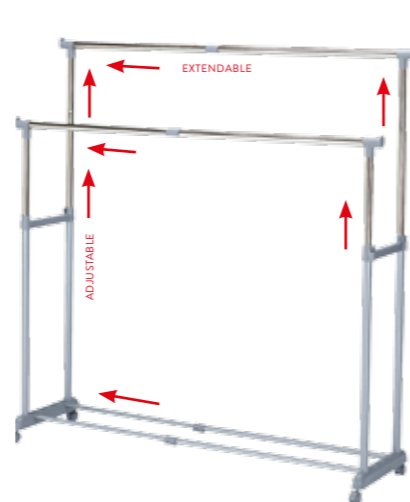

50
KG

Art	699300
Brand	ARTMOON
Material	Chrome plated steel
Size	L75xH150xD45 cm

★★★★☆

PARTY

Telescopic extendable clothes rail

Sturdy, extendable metal clothes rail, designed to be convenient. New solution enables to adjust the storage space of your home to your own needs. Compact and functional when folded to its minimal size 95x44x96.5 cm. 4 castor wheels for easy movement. Extendable width. Adjustable – for any room, different clothes types, adjustable to your own height. Fast assembly without tools. Instead of space consuming massive wardrobe: light, movable, adjustable and sturdy modern design clothes rail.

15
KG

Art	13315
Brand	TATKRAFT
Material	Chrome plated steel, powder coated steel, plastic
Size	L95xH150xH96.5x166xD44 cm

★★★★☆

BIG PARTY

Telescopic double clothes rail providing extra space

Sturdy, extendable metal double clothes rail. Extendable width – over 3.2 m of hanging space when needed (two rails 161.5 cm each)! Compact and functional when folded to its minimal size 95x44x96.5 cm. Modern design and large storage capacity – up to 60 hangers and up to 30 kg. Integrated shoe rack, side hooks for umbrellas and bags. 4 castor wheels for easy movement. Durable hanging clothes rack, chrome plated steel construction, high quality ABS plastic clamps. Compact package. Fast assembly without tools.