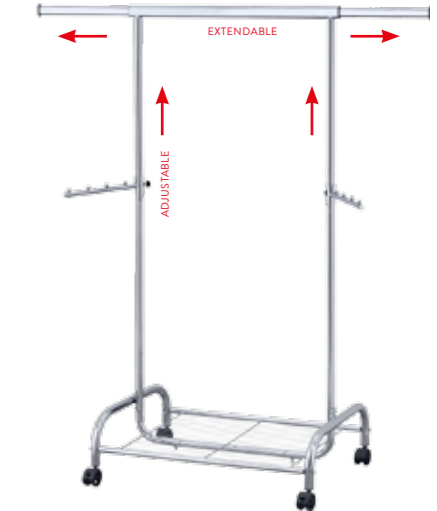

CLOTHES RAILS

★★★★★

DROGO

6Ft heavy duty commercial grade clothes rail on wheels no tools, required to build

No nuts & bolts! Set up within 1 minute! Robust, sturdy and stylish. Holds up to 100 kg. Adjustable length, adjustable height. Total length for hanging 1,8 m (2 extendable bars allow 59 cm of extra space). Made of durable, rustproof chrome plated steel with 4 reinforced heavy duty casters for easy movement. Easily foldable for compact storage when not in use or while transporting.

100
KG

Art	13421
Brand	TATKRAFT
Material	Chrome plated steel
Size	L127.5xH144x169xD62 cm

★★★★★

DARREN

4Ft Heavy Duty Commercial Clothes Rail on Wheels

Robust, sturdy and stylish. Holds up to 100 kg. Compact and spacious: adjustable length 70–121 cm, 2 extendable bars allow a total of 59 cm of extra space. Made of durable, rustproof chrome plated steel with 4 reinforced heavy duty casters for easy movement. Easily foldable for compact storage when not in use or while transporting. No tools required to build! No nuts & bolts! Set up within 1 minute!

100
KG

Art	13551
Brand	TATKRAFT
Material	Chrome plated steel
Size	L70x121xH150xD49 cm

★★★★★

BULL

Heavy duty garment rack Shoe rack storage organizer

Additional storage: the collapsible rack upper rail is extendable at both ends to hang more clothes; extra bars to hang your accessories; strong shelf on the bottom for shoes and storage boxes. Multifunctional: this sturdy and functionally designed steel garment rack usage is versatile – at the laundry room to dry clothes, as a seasonal spare closet, at the office or for commercial stores and display. Heavy Load Capacity (80 kg, 175 Lbs) and hassle-free, simple 5 min setup. 4 castor rolling wheels (with stoppers) allow the rack a graceful movement from one place to another.