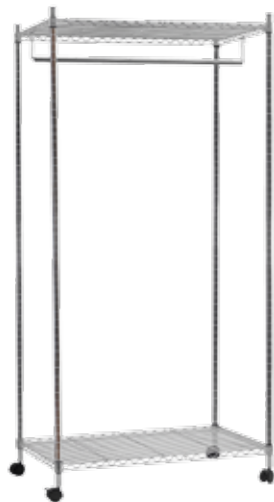

100
KG

Art	13551
Brand	TATKRAFT
Material	Chrome plated steel
Size	L70x121xH150xD49 cm

★★★★★

BULL

Heavy duty garment rack Shoe rack storage organizer

Additional storage: the collapsible rack upper rail is extendable at both ends to hang more clothes; extra bars to hang your accessories; strong shelf on the bottom for shoes and storage boxes. Multifunctional: this sturdy and functionally designed steel garment rack usage is versatile – at the laundry room to dry clothes, as a seasonal spare closet, at the office or for commercial stores and display. Heavy Load Capacity (80 kg, 175 Lbs) and hassle-free, simple 5 min setup. 4 castor rolling wheels (with stoppers) allow the rack a graceful movement from one place to another.

80
KG

Art	13544
Brand	TATKRAFT
Material	Chrome plated steel
Size	L100x141xH150xD50 cm

CLOTHES RAILS

★★★★☆

BUFFALO

Heavy duty steel clothes rail closet on wheels with 2 shelves and cover

Heavy duty clothes rail, 2 shelves, 1 hanging rail, cover. Holds up to 50 kg. Made of chrome plated steel. Water repellent durable material, reliable and sturdy design. Non woven beige dust protective cover with two zippers and fixing velcros for easy access. 4 rotating wheels for easy movement (2 with stoppers).

50
KG

Art	699300
Brand	ARTMOON
Material	Chrome plated steel
Size	L75xH150xD45 cm

★★★★☆

PARTY

Telescopic extendable clothes rail

Sturdy, extendable metal clothes rail, designed to be convenient. New solution enables to adjust the storage space of your home to your own needs. Compact and functional when folded to its minimal size 95x44x96.5 cm. 4 castor wheels for easy movement. Extendable width. Adjustable – for any room, different clothes types, adjustable to your own height. Fast assembly without tools. Instead of space consuming massive wardrobe: light, movable, adjustable and sturdy modern design clothes rail.