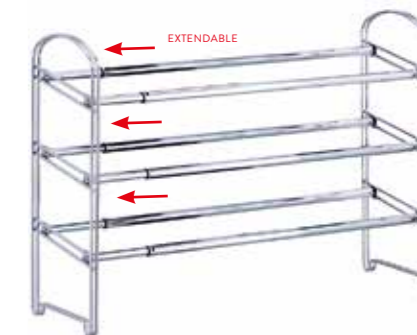

15m

Art	699775
Brand	ARTMOON
Material	Painted steel, plastic
Size	L62xH135xD51 cm

SHOE RACKS

★★★★☆

CALGARY

3-Tier Shoe rack from reliable plastic

Light-weight, mobile and sturdy 3-tier shoe stand. Fast 1 min assembly without tools, assembly instruction on the pack. Push the plastic frame into the middle rods with some force. Water-resistant easy washable material. Convenient in wet weather – shoes dry faster due to minimalist design.

★★★★☆

LABRADOR

5-Tier Shoe rack from reliable plastic

Light-weight, mobile and sturdy 5-tier shoe stand. Fast 2 min assembly without tools, assembly instruction on the pack. Push the plastic frame into the middle rods with some force. Water-resistant easy washable material. Convenient in wet weather – shoes dry faster due to minimalist design.

★★★★☆

MAESTRO

Heavy duty steel 3-tier extendable Shoe rack

Robust, elegant, steel frame with chrome plated cross bars. Extendable shoe organizer – extra storage space or compact storage, when needed. Practical space saving solution, can hold up to 21 pairs of shoes (depending on shoe sizes). Great, sturdy shoe stand, which is easy to assemble within 5 minutes.