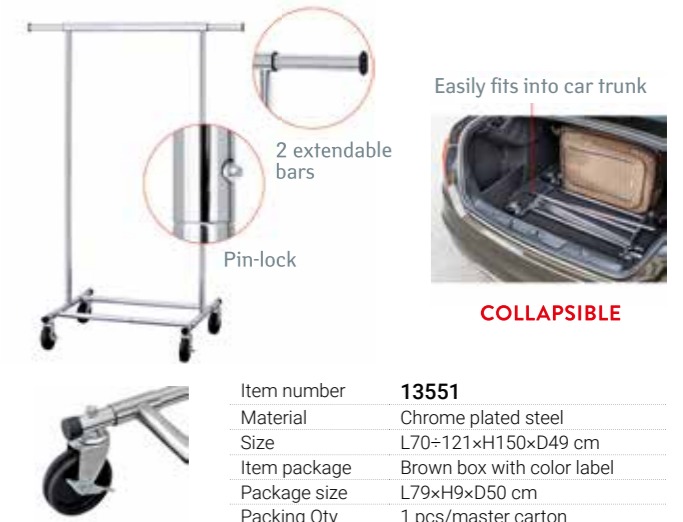

Tatcraft FALCON

TELESCOPIC ADJUSTABLE HEAVY DUTY CLOTHES RAIL 6FT HEIGHT, 5FT LENGTH

80 KG

no tools

BEST SELLER

- Additional storage: the collapsible rack has telescopic rail that is extendable at both ends to hang more clothes; on the sides, extra bars to hang your accessories such as umbrellas, belts, ties, handbags.
- Multifunctional: this sturdy and functionally designed steel garment rack is versatile. Extra heavy load capacity: 45 hangers, yet hassle-free, simple 5 min setup. 4 castor rolling wheels (with stoppers) allow the rack a graceful movement from one place to another.

2 extendable bars - 70 cm extra hanging space

Extra bar for jackets, hats, bags, belts, ties

Heavy duty steel base

| | |
|--------------|------------------------------|
| Item number | 13339 |
| Material | Chrome plated steel, plastic |
| Size | L105×176×H137.5×187×D50 cm |
| Item package | Brown box with color label |
| Package size | L108×H24.7×D8.5 cm |
| Packing Qty | 1 pcs/master carton |

Tatcraft DARREN

4FT HEAVY DUTY COMMERCIAL CLOTHES RAIL ON WHEELS

100 KG

no tools

BEST SELLER

- Robust, sturdy and stylish – holds up to 100kg (220Lbs). Made of durable, rustproof chrome plated steel with 4 reinforced heavy duty casters for easy movement.
- Compact and spacious: adjustable length 27,5-47,5 in (70-121 cm), 2 extendable bars allow a total of 23,2 in (59 cm) of extra space. Easily foldable for compact storage when not in use or while transporting.
- No tools required to build! No nuts & bolts! Set up within 1 minute!

Easily fits into car trunk

2 extendable bars

Pin-lock

COLLAPSIBLE

| | |
|--------------|----------------------------|
| Item number | 13551 |
| Material | Chrome plated steel |
| Size | L70×121×H150×D49 cm |
| Item package | Brown box with color label |
| Package size | L79×H9×D50 cm |
| Packing Qty | 1 pcs/master carton |