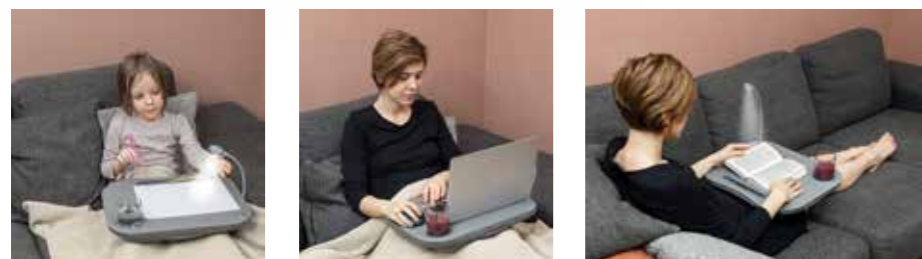

Tatkraft PATRIK

CUSHIONED LAPTOP TRAY / DESK WITH CUP HOLDER AND LED LIGHT

BEST SELLER

LED

- Ergonomic and convenient lapdesk. Improve your work and leisure experience. Lightweight, easy to carry thanks to the handle.
- Soft cushion not only makes it comfortable to hold on your knees, but also align lap desk horizontal. Cup holder makes it an ideal TV or bed tray.
- LED light, pen holder and glass holder, ideal size for A4 paper. Perfect lap desk for reading, writing, drawing, needlework, handcraft.
- Versatile usage, ideal for laptop, TV dinners, reading, handcraft.