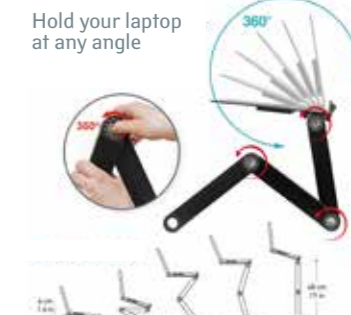

- Modern elegant design laptop stand, suitable for 7-17" laptops. Separate large mouse board 21×25 cm.
- Tilted table top option for comfortable typing or writing. Laptop tray can tilt 30° and rotate 360°. Adjustable height (70 to 99.5 cm) and inclination angle (0-30°) for your convenience. Tilting, swivel top with slide stopper 40×45 cm.
- Easily moved around by 4 casters. Use your laptop and tablet in total comfort at home, on sofa, armchair and even on the bed, in office or gaming chair. HF.

SMART WORLD
Worker
Wonder

EINSTEIN

PORTABLE ADJUSTABLE FOLDING LAPTOP STAND WITH MOUSE PAD, BLACK

NEW

ADJUSTABLE

360°

USB cable for
standard USB port
includedHold your laptop
at any angle

| | |
|--------------|---|
| Item number | 80173 |
| Material | Aluminum, ABS-plastic |
| Size | L48xH4÷48xD27.5 cm, mouse pad L15xH16 cm |
| Item package | Brown box |
| Package size | L49xH28xD6 cm |
| Packing Qty | 10 pcs/master carton |

Ventilation air holes:
silent and effective
laptop cooling

- Very lightweight – 1 kg, made of high quality aluminum alloy. Adjustable height from 4 to 48 cm. Ideal for laptops up to 7-17". Stopper to hold the laptop at any angle. Table size 11×17".
- Flexible adjustment (over 7 positions): adjustable and versatile. Let your laptop be as a portable and convenient as it is meant to be! It helps to use the laptop for work and relaxation (games, TV series, movies, browsing the internet, breakfast in bed). Use desk for you needs: choose a comfortable position and angle.