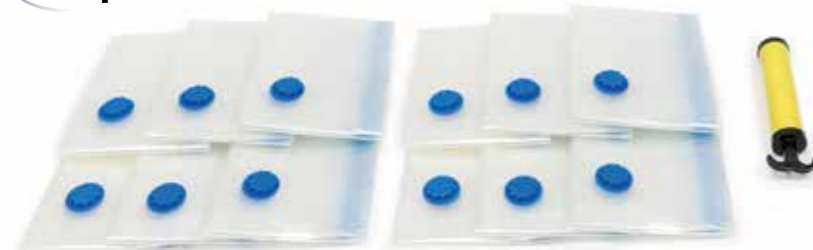

PRESS 12 PACK VACUUM STORAGE BAGS WITH FREE TRAVEL HAND PUMP JUMBO SPACE SAVER

12 pack

3 JUMBO 76×100 CM
3 LARGE 60×80 CM
3 MEDIUM 50×70 CM
3 SMALL 40×60 CM

- 12 Pack Vacuum space saver storage bag 3×JUMBO, LARGE, MEDIUM, SMALL.