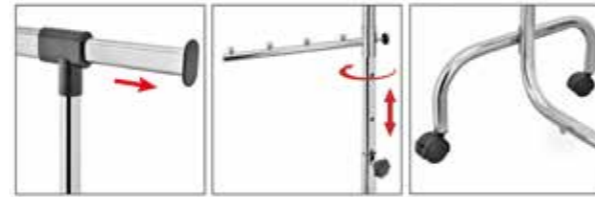

Tatcraft FALCON

TELESCOPIC ADJUSTABLE HEAVY DUTY CLOTHES RAIL 6FT HEIGHT, 5FT LENGTH

80 KG

no tools

BEST SELLER

- Additional storage: the collapsible rack has telescopic rail that is extendable at both ends to hang more clothes; on the sides, extra bars to hang your accessories such as umbrellas, belts, ties, handbags.
- Multifunctional: this sturdy and functionally designed steel garment rack is versatile. Extra heavy load capacity: 45 hangers, yet hassle-free, simple 5 min setup. 4 castor rolling wheels (with stoppers) allow the rack a graceful movement from one place to another.