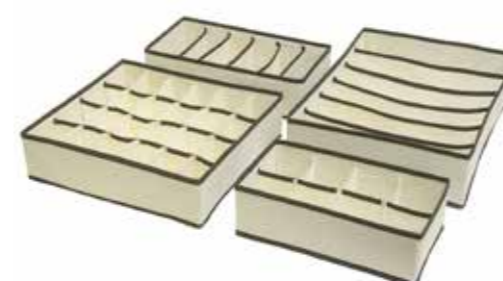

4 pack

Compact when folded

Item number	16224
Material	Polyester
Size	6 cell: L39×H10×D30 cm 8 cell: L28×H9×D14.5 cm 24 cell: L39×H9×D30 cm 6 cell: L33×H9×D16 cm
Item package	Polybag with color card
Package size	L69×H10×D4.4 cm
Packing Qty	30 pcs/master carton