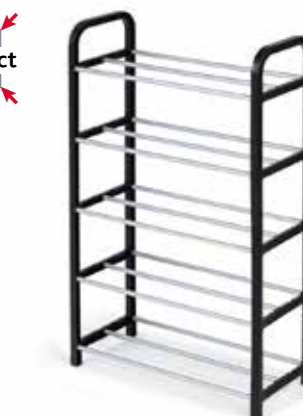

- Light-weight, mobile and sturdy 5-tier shoe stand.
- Fast 2 min assembly without tools, assembly instruction on the pack. Push the plastic frame into the middle rods with some force.
- Water-resistant easy washable material.
- Convenient in wet weather – shoes dry faster due to minimalist design.

compact