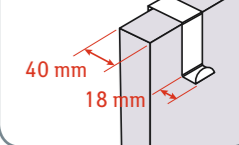

Tatkraft SEGER

2 OVER THE DOOR HOOKS

FOR DOOR
18 or 40 mm

- These reversible over the door hooks will fit over the top of a door which is up to 40 mm (1.6") thick, or if reversed, a kitchen cupboard door / drawer up to 18 mm (0.7") thick.
- Ideal high quality stainless steel organizer for a rented apartment or even camping, no drilling or tools needed.
- One-move installation, holds up to 5 kg, your towels stay put and don't slide off.
- Additional storage space for bathroom, kitchen, hall, living room, space for towels, gloves, bags, office.
- Space-saving hook dimensions: 2.5x6 cm.

2 pack