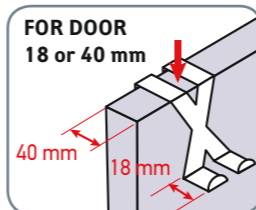

- Versatile: reversible for 18 mm for cabinet doors, 40 mm for standard room door. Easy «one-move» installation and reallocation.
- Made of stainless steel – durable rustproof material. Holds up to 5 kg. Anti-slip pads for better fixation. Shiny and beautiful, convenient to use, optimal hook shape – no stuff sliding.

Anti-slip pads
for better fixation